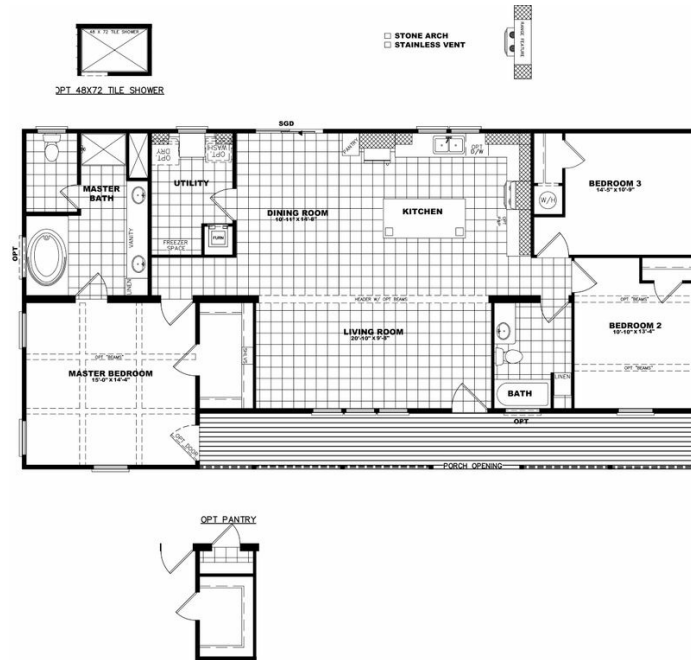

THE CABIN

THE CABIN

Model number: 32CAB32603AH19

3 beds • 2 baths • 1920 sq.ft. • 32' width • 60' depth

Our home building facilities invest in continuous product and process improvements. Plans, dimensions, features, materials, specifications and availability are subject to change without notice or obligation. Renderings and floor plans are representative likenesses of our homes and may differ from the actual homes. We invite you to tour a Home Center near you and inspect the highest value in quality housing available or call (936) 756-2900 to speak with a Home Consultant. Copyright 2017, CMH. All rights reserved.

<https://www.claytonconroe.com>

CLAYTON HOMES- CONROE

3500 N LOOP 336E
CONROE, TX 77301

Monday - Thursday: 9am to 6pm
Friday: 9am to 6pm
Saturday: 9am to 5pm
Sunday: Closed

(936) 756-2900

THE CABIN

THE CABIN Model number: 32CAB32603AH19

3 beds • 2 baths • 1920 sq.ft. • 32' width • 60' depth

Our home building facilities invest in continuous product and process improvements. Plans, dimensions, features, materials, specifications and availability are subject to change without notice or obligation. Renderings and floor plans are representative likenesses of our homes and may differ from the actual homes. We invite you to tour a Home Center near you and inspect the highest value in quality housing available or call (936) 756-2900 to speak with a Home Consultant. Copyright 2017, CMH. All rights reserved.