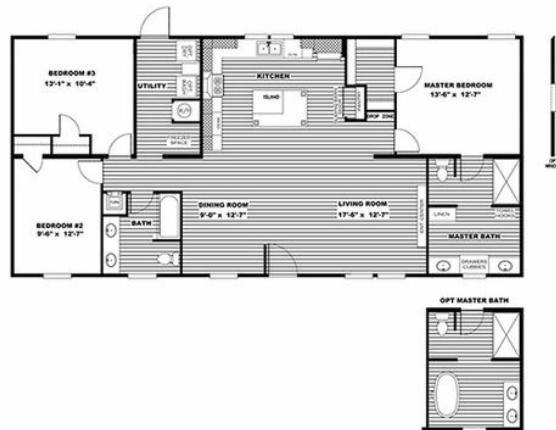

## BREEZE FARMHOUSE

Model number: 38SLC28563EH19

**3 beds • 2 baths • 1568 sq.ft. • 28' width • 56' depth**

Our home building facilities invest in continuous product and process improvements. Plans, dimensions, features, materials, specifications and availability are subject to change without notice or obligation. Renderings and floor plans are representative likenesses of our homes and may differ from the actual homes. We invite you to tour a Home Center near you and inspect the highest value in quality housing available or call (936) 756-2900 to speak with a Home Consultant. Copyright 2017, CMH. All rights reserved.