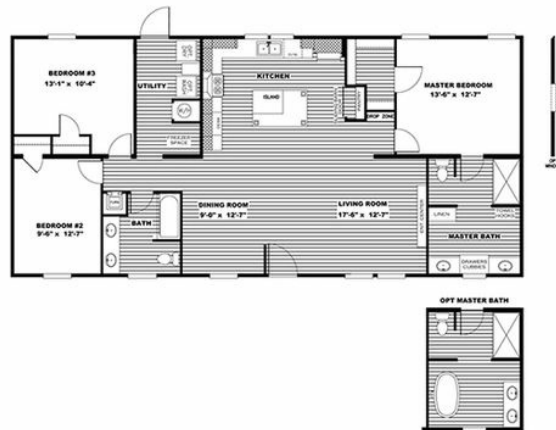

## **BREEZE FARMHOUSE** Model number: 38SLC28563EH19

**3 beds • 2 baths • 1568 sq.ft. • 28' width • 56' depth**

Our home building facilities invest in continuous product and process improvements. Plans, dimensions, features, materials, specifications and availability are subject to change without notice or obligation. Renderings and floor plans are representative likenesses of our homes and may differ from the actual homes. We invite you to tour a Home Center near you and inspect the highest value in quality housing available or call (936) 756-2900 to speak with a Home Consultant. Copyright 2017, CMH. All rights reserved.

## BREEZE FARMHOUSE Model number: 38SLC28563EH19

**3 beds • 2 baths • 1568 sq.ft. • 28' width • 56' depth**

Our home building facilities invest in continuous product and process improvements. Plans, dimensions, features, materials, specifications and availability are subject to change without notice or obligation. Renderings and floor plans are representative likenesses of our homes and may differ from the actual homes. We invite you to tour a Home Center near you and inspect the highest value in quality housing available or call (936) 756-2900 to speak with a Home Consultant. Copyright 2017, CMH. All rights reserved.