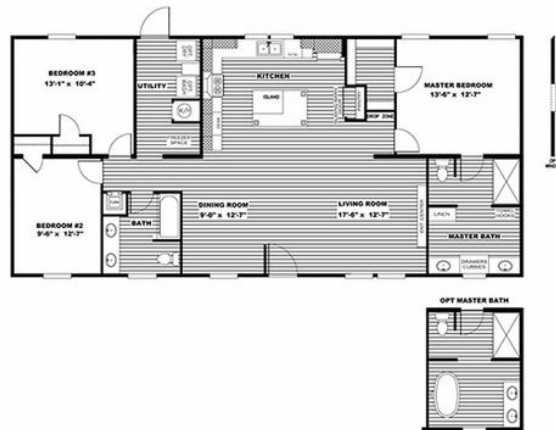

BREEZE FARMHOUSE

BREEZE FARMHOUSE Model number: 38SLC28563EH19

3 beds • 2 baths • 1568 sq.ft. • 28' width • 56' depth

Our home building facilities invest in continuous product and process improvements. Plans, dimensions, features, materials, specifications and availability are subject to change without notice or obligation. Renderings and floor plans are representative likenesses of our homes and may differ from the actual homes. We invite you to tour a Home Center near you and inspect the highest value in quality housing available or call (936) 756-2900 to speak with a Home Consultant. Copyright 2017, CMH. All rights reserved.

<https://www.claytonconroe.com>

CLAYTON HOMES- CONROE

3500 N LOOP 336E
CONROE, TX 77301

Monday - Thursday: 9am to 6pm
Friday: 9am to 6pm
Saturday: 9am to 5pm
Sunday: Closed

(936) 756-2900