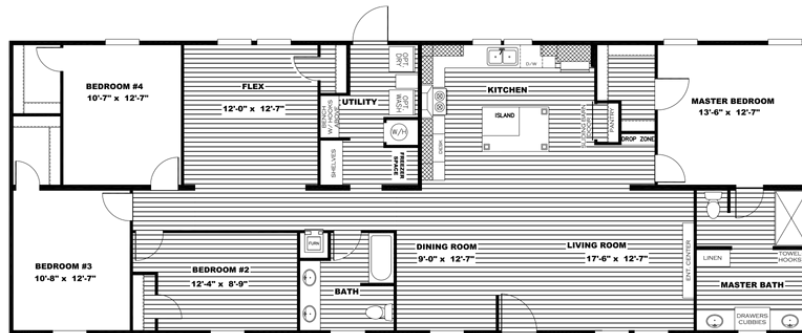

BREEZE FARMHOUSE 72

BREEZE FARMHOUSE 72 Model number: 38SLC28724BH19

5 beds • 2 baths • 2016 sq.ft. • 28' width • 72' depth

Our home building facilities invest in continuous product and process improvements. Plans, dimensions, features, materials, specifications and availability are subject to change without notice or obligation. Renderings and floor plans are representative likenesses of our homes and may differ from the actual homes. We invite you to tour a Home Center near you and inspect the highest value in quality housing available or call (936) 756-2900 to speak with a Home Consultant. Copyright 2017, CMH. All rights reserved.

<https://www.claytonconroe.com>

CLAYTON HOMES-
CONROE

3500 N LOOP 336E
CONROE, TX 77301

Monday - Thursday: 9am to 6pm
Friday: 9am to 6pm
Saturday: 9am to 5pm
Sunday: Closed

(936) 756-2900