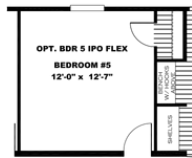

BREEZE FARMHOUSE 72

BREEZE FARMHOUSE 72 Model number: 38SLC28724BH19

5 beds • 2 baths • 2016 sq.ft. • 28' width • 72' depth

Our home building facilities invest in continuous product and process improvements. Plans, dimensions, features, materials, specifications and availability are subject to change without notice or obligation. Renderings and floor plans are representative likenesses of our homes and may differ from the actual homes. We invite you to tour a Home Center near you and inspect the highest value in quality housing available or call (936) 756-2900 to speak with a Home Consultant. Copyright 2017, CMH. All rights reserved.

<https://www.claytonconroe.com>

CLAYTON HOMES-
CONROE

3500 N LOOP 336E
CONROE, TX 77301

Monday - Thursday: 9am to 6pm
Friday: 9am to 6pm
Saturday: 9am to 5pm
Sunday: Closed

(936) 756-2900