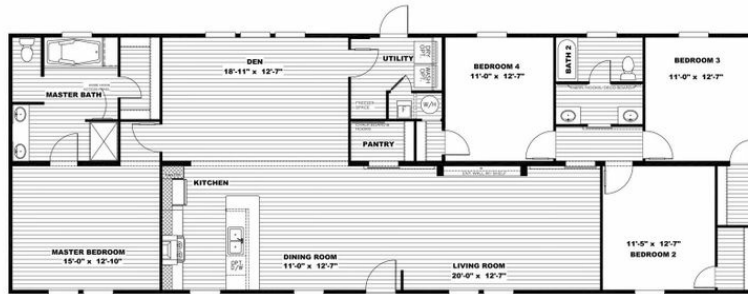

RED TAG THE BREEZE 2.5

***RED TAG* THE BREEZE 2.5** Model number: 38SSP28764BH19

4 beds • 2 baths • 2128 sq.ft. • 28' width • 76' depth

Our home building facilities invest in continuous product and process improvements. Plans, dimensions, features, materials, specifications and availability are subject to change without notice or obligation. Renderings and floor plans are representative likenesses of our homes and may differ from the actual homes. We invite you to tour a Home Center near you and inspect the highest value in quality housing available or call (936) 756-2900 to speak with a Home Consultant. Copyright 2017, CMH. All rights reserved.

2,001 SQ.FT.
MODEL# SSP28764B
BREEZE 2.5
DRAWING # 38M154

RED TAG THE BREEZE 2.5 Model number: 38SSP28764BH19

4 beds • 2 baths • 2128 sq.ft. • 28' width • 76' depth

Our home building facilities invest in continuous product and process improvements. Plans, dimensions, features, materials, specifications and availability are subject to change without notice or obligation. Renderings and floor plans are representative likenesses of our homes and may differ from the actual homes. We invite you to tour a Home Center near you and inspect the highest value in quality housing available or call (936) 756-2900 to speak with a Home Consultant. Copyright 2017, CMH. All rights reserved.