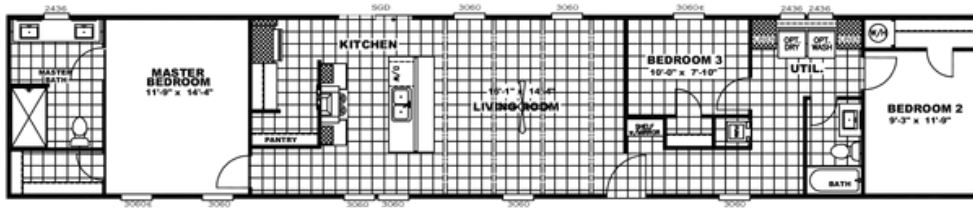

INSPIRATION 16803A

INSPIRATION 16803A Model number: 31INP16803AH19

3 beds • 2 baths • 1280 sq.ft. • 16' width • 80' depth

Our home building facilities invest in continuous product and process improvements. Plans, dimensions, features, materials, specifications and availability are subject to change without notice or obligation. Renderings and floor plans are representative likenesses of our homes and may differ from the actual homes. We invite you to tour a Home Center near you and inspect the highest value in quality housing available or call (936) 756-2900 to speak with a Home Consultant. Copyright 2017, CMH. All rights reserved.

INSPIRATION 16803A Model number: 31INP16803AH19

3 beds • 2 baths • 1280 sq.ft. • 16' width • 80' depth

Our home building facilities invest in continuous product and process improvements. Plans, dimensions, features, materials, specifications and availability are subject to change without notice or obligation. Renderings and floor plans are representative likenesses of our homes and may differ from the actual homes. We invite you to tour a Home Center near you and inspect the highest value in quality housing available or call (936) 756-2900 to speak with a Home Consultant. Copyright 2017, CMH. All rights reserved.