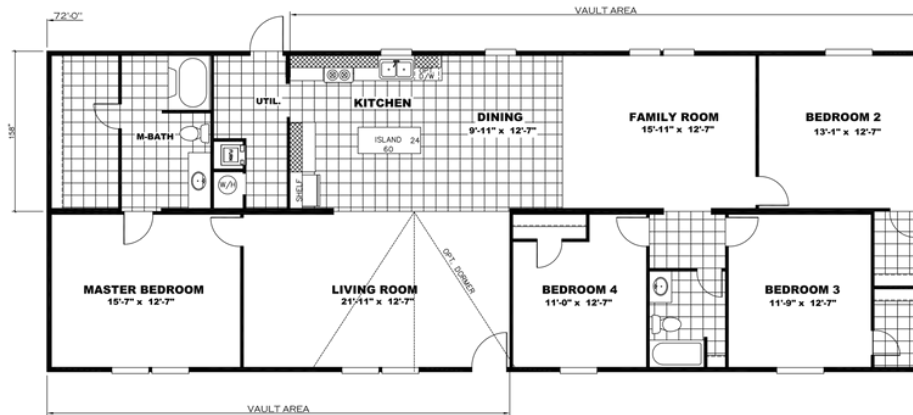

WONDER Model number: 98TRU28724RH19

4 beds • 2 baths • 2016 sq.ft. • 28' width • 72' depth

Our home building facilities invest in continuous product and process improvements. Plans, dimensions, features, materials, specifications and availability are subject to change without notice or obligation. Renderings and floor plans are representative likenesses of our homes and may differ from the actual homes. We invite you to tour a Home Center near you and inspect the highest value in quality housing available or call (936) 756-2900 to speak with a Home Consultant. Copyright 2017, CMH. All rights reserved.

<https://www.claytonconroe.com>

**CLAYTON HOMES-
CONROE**

3500 N LOOP 336E
CONROE, TX 77301

Monday - Thursday: 9am - 7pm
Friday: 9am - 6pm
Saturday: 9am - 5pm
Sunday: Closed

(936) 756-2900