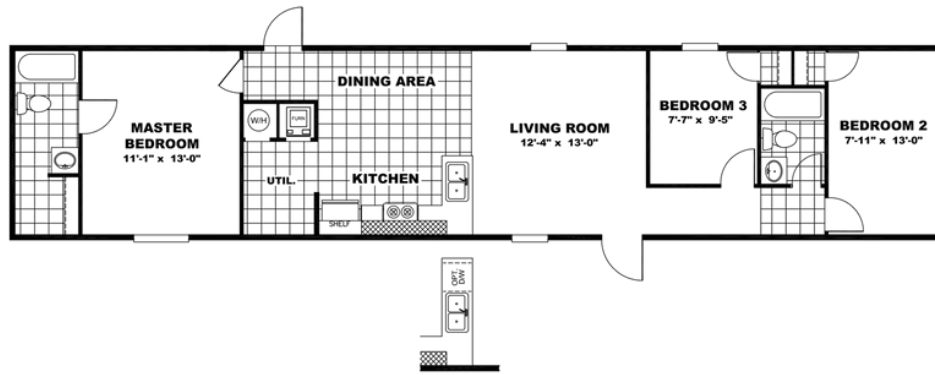

***RED TAG* ELATION**

***RED TAG* ELATION**

Model number: 97TRU14663AH19

3 beds • 2 baths • 924 sq.ft. • 14' width • 66' depth

Our home building facilities invest in continuous product and process improvements. Plans, dimensions, features, materials, specifications and availability are subject to change without notice or obligation. Renderings and floor plans are representative likenesses of our homes and may differ from the actual homes. We invite you to tour a Home Center near you and inspect the highest value in quality housing available or call (936) 756-2900 to speak with a Home Consultant. Copyright 2017, CMH. All rights reserved.

OPT. DISHWASHER CAB.

***RED TAG* ELATION** Model number: 97TRU14663AH19

3 beds • 2 baths • 924 sq.ft. • 14' width • 66' depth

Our home building facilities invest in continuous product and process improvements. Plans, dimensions, features, materials, specifications and availability are subject to change without notice or obligation. Renderings and floor plans are representative likenesses of our homes and may differ from the actual homes. We invite you to tour a Home Center near you and inspect the highest value in quality housing available or call (936) 756-2900 to speak with a Home Consultant. Copyright 2017, CMH. All rights reserved.