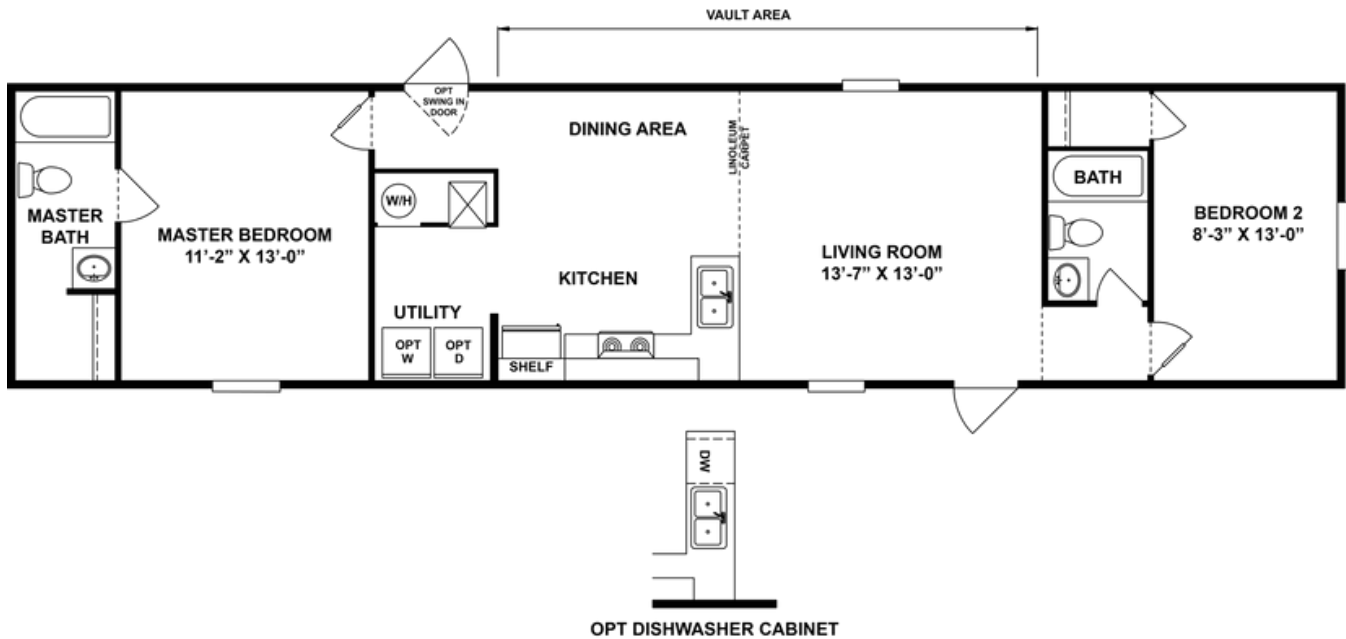

DELIGHT Model number: 97TRU14602AH19

2 beds • 2 baths • 840 sq.ft. • 14' width • 60' depth

Our home building facilities invest in continuous product and process improvements. Plans, dimensions, features, materials, specifications and availability are subject to change without notice or obligation. Renderings and floor plans are representative likenesses of our homes and may differ from the actual homes. We invite you to tour a Home Center near you and inspect the highest value in quality housing available or call (936) 756-2900 to speak with a Home Consultant. Copyright 2017, CMH. All rights reserved.

<https://www.claytonconroe.com>

**CLAYTON HOMES-
CONROE**

3500 N LOOP 336E
CONROE, TX 77301

Monday - Thursday: 9am - 7pm
Friday: 9am - 6pm
Saturday: 9am - 5pm
Sunday: Closed

(936) 756-2900