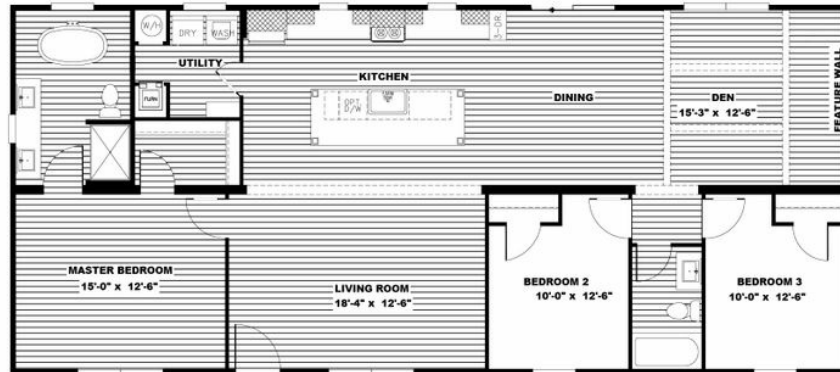

ISABELLA Model number: 52NXT28603AH19

3 beds • 2 baths • 1680 sq.ft. • 28' width • 60' depth

Our home building facilities invest in continuous product and process improvements. Plans, dimensions, features, materials, specifications and availability are subject to change without notice or obligation. Renderings and floor plans are representative likenesses of our homes and may differ from the actual homes. We invite you to tour a Home Center near you and inspect the highest value in quality housing available or call (936) 756-2900 to speak with a Home Consultant. Copyright 2017, CMH. All rights reserved.

<https://www.claytonconroe.com>

CLAYTON HOMES- CONROE

3500 N LOOP 336E
CONROE, TX 77301

Monday - Thursday: 9am - 7pm
Friday: 9am - 6pm
Saturday: 9am - 5pm
Sunday: Closed

(936) 756-2900